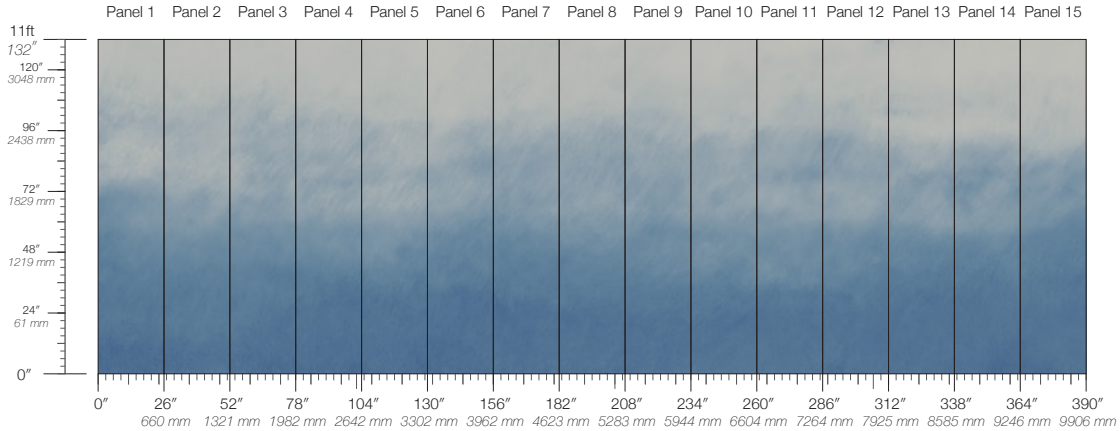

# Colorwash Evanesce

Suitable for residential and some commercial projects

**COLOR**  
Evanesce

**ITEM**  
4644

**CONTENT**  
Clay-Coated Paper

**PANEL WIDTH**  
26" / 661 mm trimmed

**PANEL HEIGHT**  
132" / 3353 mm standard  
192" / 4877 mm extended