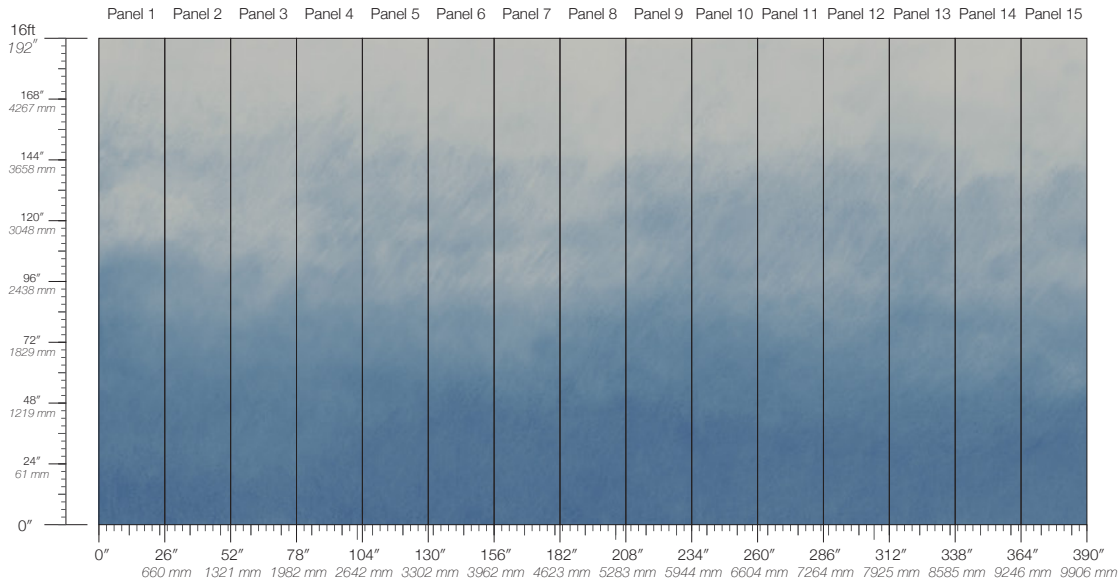

# Colorwash Evanesce

Suitable for residential and some commercial projects

**COLOR**  
Evanesce

**ITEM**  
4644

**CONTENT**  
Clay-Coated Paper

**PANEL WIDTH**  
26" / 661 mm trimmed

**PANEL HEIGHT**  
132" / 3353 mm standard  
192" / 4877 mm extended